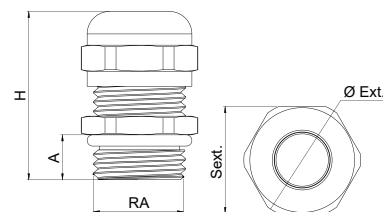

com uso de borrachas de EPDM

Aplicações em área segura

-  Indústria petroquímica
-  Indústria Naval
-  Ferrovias
-  Indústria em geral

PRENSA CABOS TGVP

PRENSA CABO TGVP | ROSCA NPT

ROSCA (RA)	A	RANGE	SEXT. (mm/pol.)	Ø EXT. (mm)	H (mm)	VEDAÇÃO	CÓDIGOS				
							ALUMÍNIO	LATÃO	LATÃO NIQUELADO	AÇO INOX 304L	AÇO INOX 316L
1/8"	7	3-7mm	9/16" (14,28mm)	16	23,50	EPDM	SNPT018A/0307	SNPT018L/0307	SNPT018LN/0307	SNPT018I304L/0307	SNPT018I316L/0307
1/4"	10	3-7mm	9/16" (14,28mm)	16	26,50	EPDM	SNPT014A/0307	SNPT014L/0307	SNPT014LN/0307	SNPT014I304L/0307	SNPT014I316L/0307
3/8"	10	5-10mm	13/16" (20,63mm)	22	29,50	EPDM	SNPT038A/0510	SNPT038L/0510	SNPT038LN/0510	SNPT038I304L/0510	SNPT038I316L/0510
		3-7mm	7/8" (22,22mm)	24	29,00	EPDM	SNPT012A/0307	SNPT012L/0307	SNPT012LN/0307	SNPT012I304L/0307	SNPT012I316L/0307
1/2"	12	5-10mm	7/8" (22,22mm)	24	31,50	EPDM	SNPT012A/0510	SNPT012L/0510	SNPT012LN/0510	SNPT012I304L/0510	SNPT012I316L/0510
		6-12mm	7/8" (22,22mm)	24	35,00	EPDM	SNPT012A/0612	SNPT012L/0612	SNPT012LN/0612	SNPT012I304L/0612	SNPT012I316L/0612
		10-14mm	1" (25,40mm)	28	34,50	EPDM	SNPT012A/1014	SNPT012L/1014	SNPT012LN/1014	SNPT012I304L/1014	SNPT012I316L/1014
3/4"	12	6-12mm	1.1/8" (28,57mm)	31	35,00	EPDM	SNPT034A/0612	SNPT034L/0612	SNPT034LN/0612	SNPT034I304L/0612	SNPT034I316L/0612
		10-14mm	1.1/8" (28,57mm)	31	34,50	EPDM	SNPT034A/1014	SNPT034L/1014	SNPT034LN/1014	SNPT034I304L/1014	SNPT034I316L/1014
		13-18mm	1.1/4" (31,75mm)	35	36,00	EPDM	SNPT034A/1318	SNPT034L/1318	SNPT034LN/1318	SNPT034I304L/1318	SNPT034I316L/1318
1"	17	10-14mm	1.3/8" (34,92mm)	38	39,50	EPDM	SNPT001A/1014	SNPT001L/1014	SNPT001LN/1014	SNPT001I304L/1014	SNPT001I316L/1014
		13-18mm	1.3/8" (34,92mm)	38	41,00	EPDM	SNPT001A/1318	SNPT001L/1318	SNPT001LN/1318	SNPT001I304L/1318	SNPT001I316L/1318
		18-25mm	1.3/4" (44,45mm)	50	46,50	EPDM	SNPT001A/1825	SNPT001L/1825	SNPT001LN/1825	SNPT001I304L/1825	SNPT001I316L/1825
1.1/4"	17	18-25mm	1.3/4" (44,45mm)	50	46,50	EPDM	SNPT114A/1825	SNPT114L/1825	SNPT114LN/1825	SNPT114I304L/1825	SNPT114I316L/1825
1.1/2"	18	22-32mm	2" (50,80mm)	56	51,50	EPDM	SNPT112A/2232	SNPT112L/2232	SNPT112LN/2232	SNPT112I304L/2232	SNPT112I316L/2232
		22-32mm	2.3/4" (69,85mm)	75	54,00	EPDM	SNPT002A/2232	SNPT002L/2232	SNPT002LN/2232	SNPT002I304L/2232	SNPT002I316L/2232
2"	19	32-38mm	2.3/4" (69,85mm)	75	56,00	EPDM	SNPT002A/3238	SNPT002L/3238	SNPT002LN/3238	SNPT002I304L/3238	SNPT002I316L/3238
		35-42mm	2.3/4" (69,85mm)	75	57,00	EPDM	SNPT002A/3542	SNPT002L/3542	SNPT002LN/3542	SNPT002I304L/3542	SNPT002I316L/3542
		42-55mm	3.1/2" (88,90mm)	100	91,50	EPDM	SNPT003A/4255	SNPT003L/4255	SNPT003LN/4255	SNPT003I304L/4255	SNPT003I316L/4255
3"	30	55-66mm	4" (101,60mm)	110	91,50	EPDM	SNPT003A/5566	SNPT003L/5566	SNPT003LN/5566	SNPT003I304L/5566	SNPT003I316L/5566